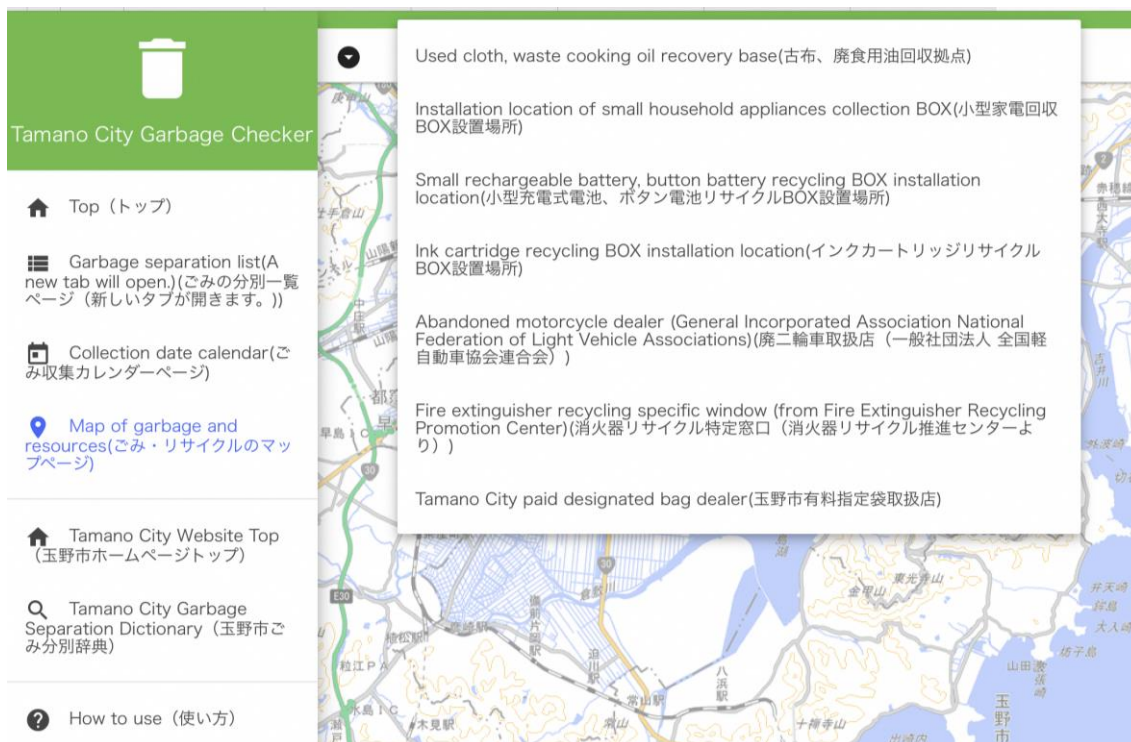

① Select a map to display: Tap to change the registered map. 表示するマップを選択：タップすると登録されているマップを変更できます。